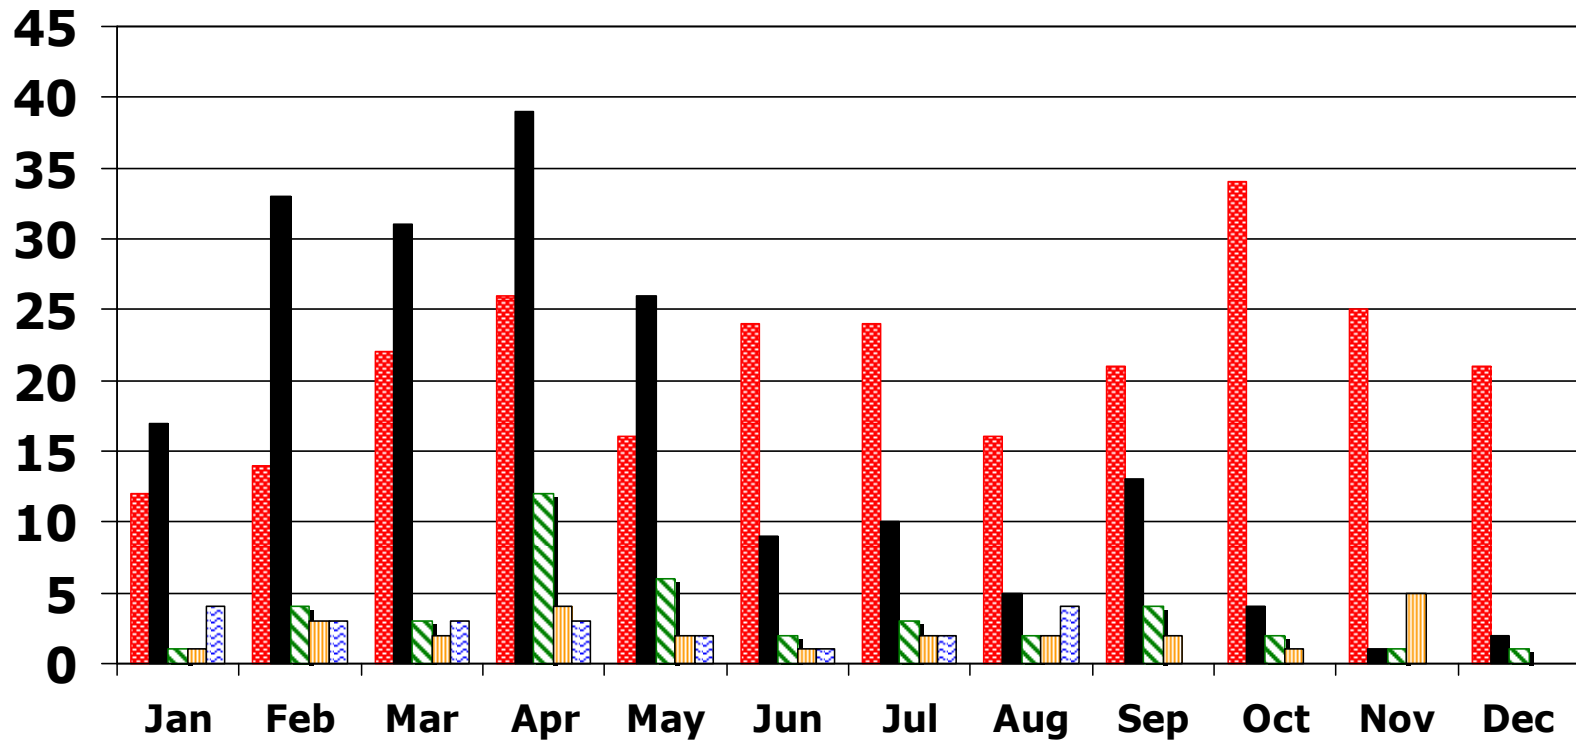

# Meth Lab Trends

# of Meth Labs

State restrictions took effect on June 1, 2005. Additional state and federal restrictions laws took effect April 2007.

	JAN	FEB	MAR	APR	MAY	JUN	JUL	AUG	SEP	OCT	NOV	DEC
2004	12	14	22	26	16	24	24	16	21	34	25	21
2005	17	33	31	39	26	9	10	5	13	4	1	2
2006	1	4	3	12	6	2	3	3	4	2	1	1
2007	4	3	2	4	2	1	2	2	2	1	5	0
2008	4	3	3	3	2	1	2	4				

**State of North Dakota  
Meth Lab Busts 1997 – August 31, 2008**